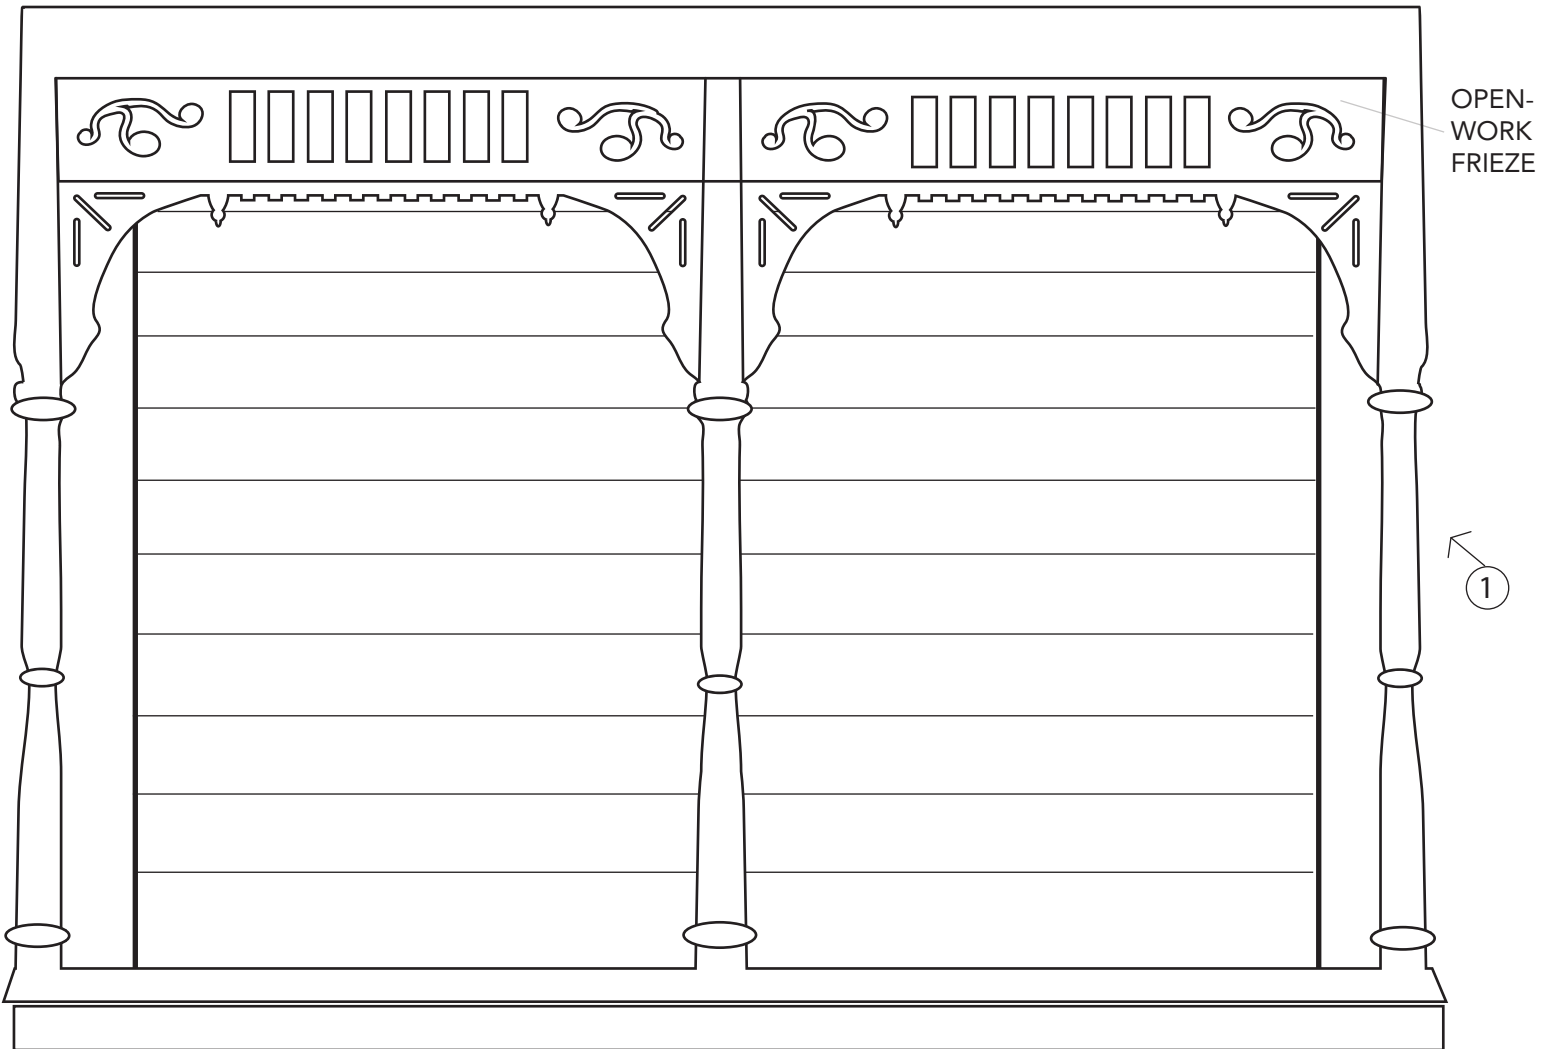

# EAST-LAKE SINGLE SHOTGUN

Cut and paste different details following steps 1, 2, 3 and 4.

SOFFIT VENT

CARVED WOOD DOOR

OPEN-WORK FRIEZE

1