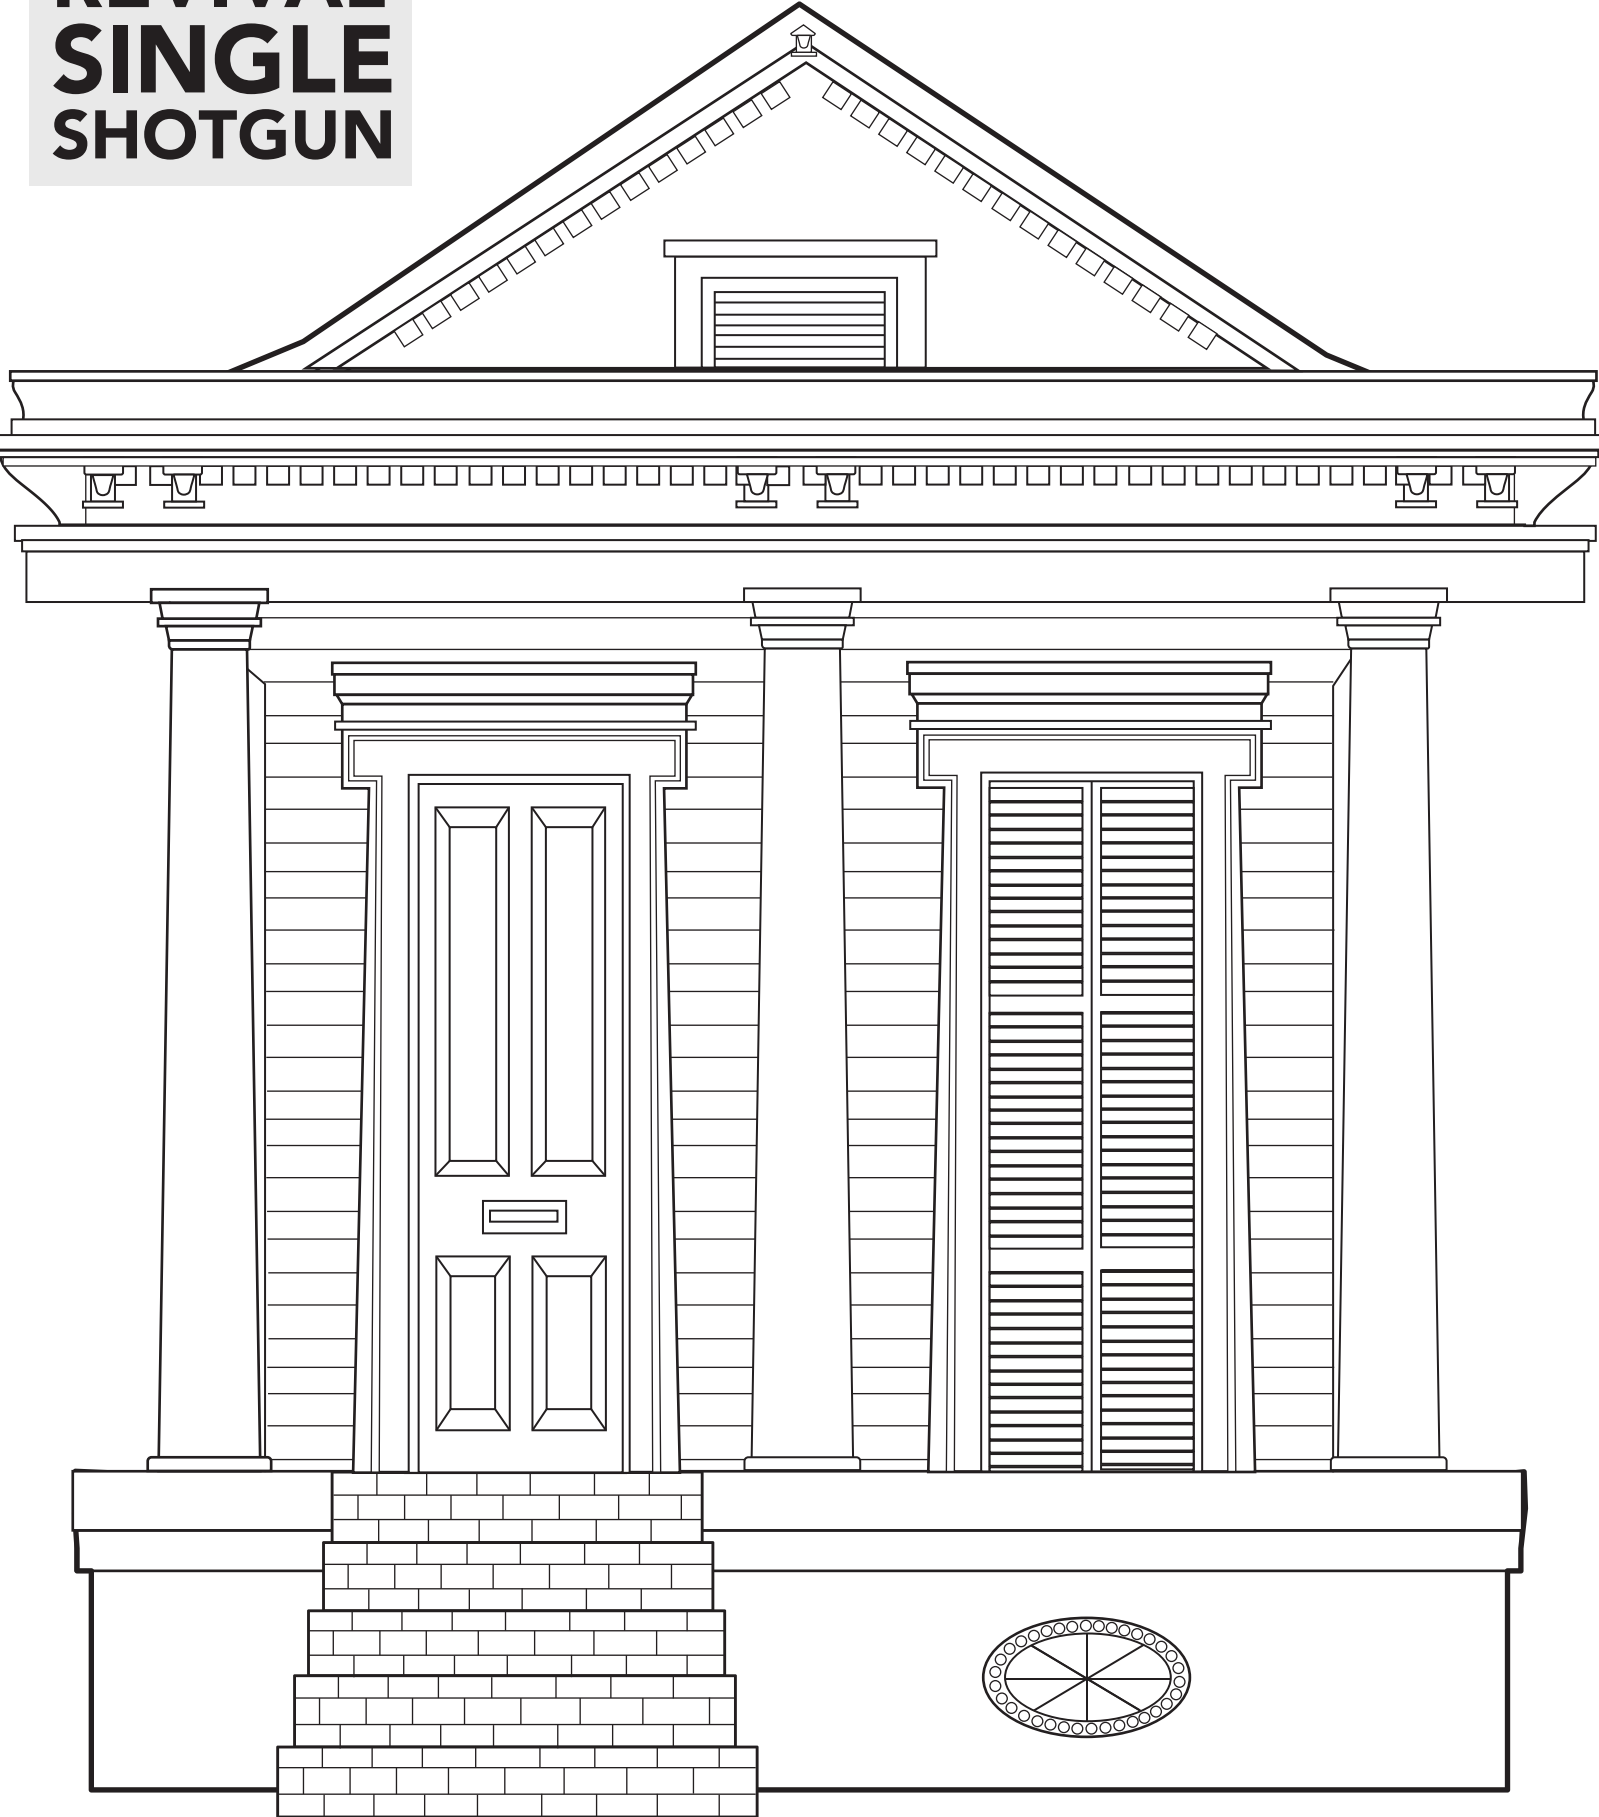

# GREEK REVIVAL SINGLE SHOTGUN